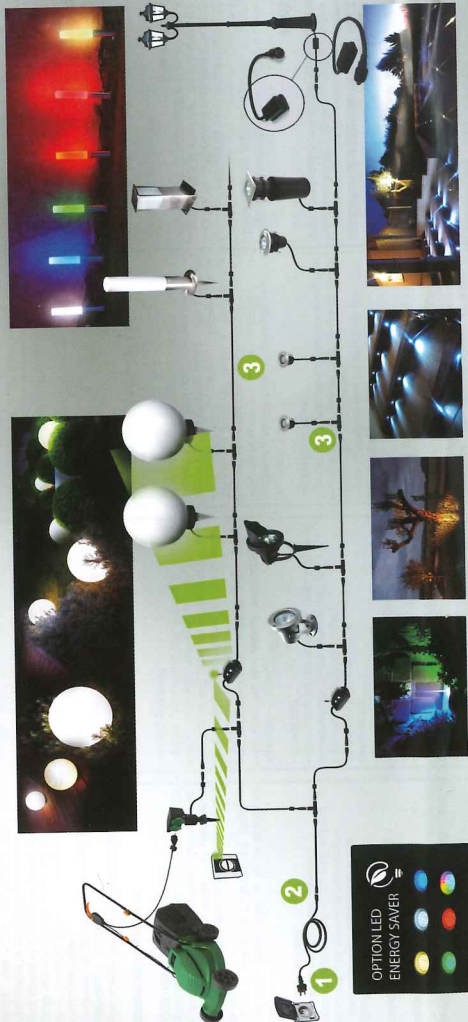

Easy Connect®

EASY VIDEO
www.easy-connect.it/ECVideo

EASY WEB
www.easy-connect.it

EASY DESIGNER
www.easy-connect.it/ECDesigner
Create your own PROJECT in 5 minutes

Easy Connect®

GARDEN

Ø 45 mm

65400-WHITE

65401-BLUE

65406-WARM

LED

INPUT 220-240 VAC (50/60Hz)

POWER MAX: 0,8W/Uni

Easy Connect®

- IN & OUT
- SALT RESISTANT
- IP65
- IP67
- MAX 2000 spots / MAX 300m

IP65
IP67