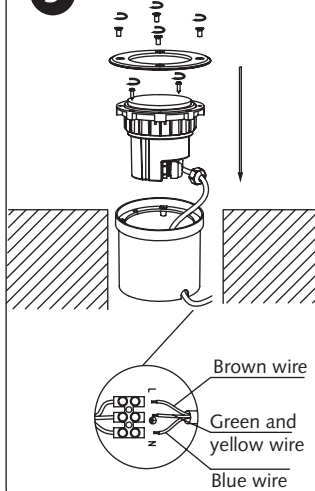

1

2

Ø 117 mm

3

4

5

Brown wire

Green and
yellow wire

Blue wire

6

IP67

LED

Ra
81

30000 h

30000X

5000N