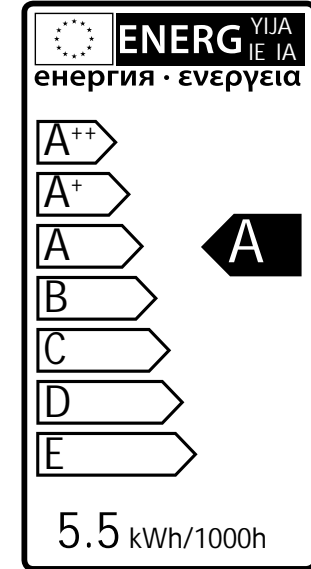

Ancona

3156061

5 Watt	On/Off 5000	Failure < 5% after 1000h
320 Lumen	Non dimmable	Failure < 10% after 6000h
3000 Kelvin	Instant full light	Flux > 80% after 6000h
10.000 Hours	Power factor > 0,5	CRI > 65